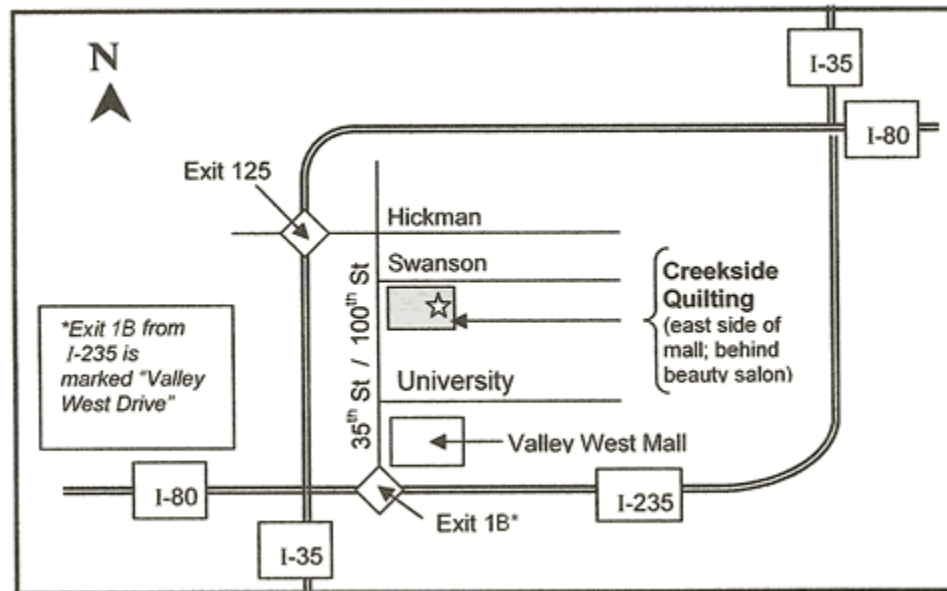

Map to Creekside Quilting

Creekside Quilting is located at 9926 Swanson Blvd., Clive, Iowa 50325

Driving Directions to Creekside Quilting

Clive is a western suburb of Des Moines. For those familiar with the location of Valley West Mall in West Des Moines, we are located approximately one mile north of the mall.

From Valley West Mall

Go north on Valley West Drive. (The street name changes to 35th Street and then changes again to 100th Street as you enter Clive.) Cross University, Clarke, and Lincoln. At the traffic light at Swanson, turn right. Take an immediate right into the parking lot of the Creekside strip mall. We're on the east side of the mall, behind the beauty salon.

From I-235

Take Exit 1B (Valley West Drive) and head north. (The street name changes to 35th Street and then changes again to 100th Street as you enter Clive.) Cross University, Clarke, and Lincoln. At the traffic light at Swanson, turn right. Take an immediate right into the parking lot of the Creekside strip mall. We're on the east side of the mall, behind the beauty salon.

From I-35/I-80

Take Exit 125 (Hickman Road) and head east. At the traffic light at 100th Street, turn right. Turn left at the next light, onto Swanson Blvd. Take an immediate right into the parking lot of the Creekside strip mall. We're on the east side of the mall, behind the beauty salon.